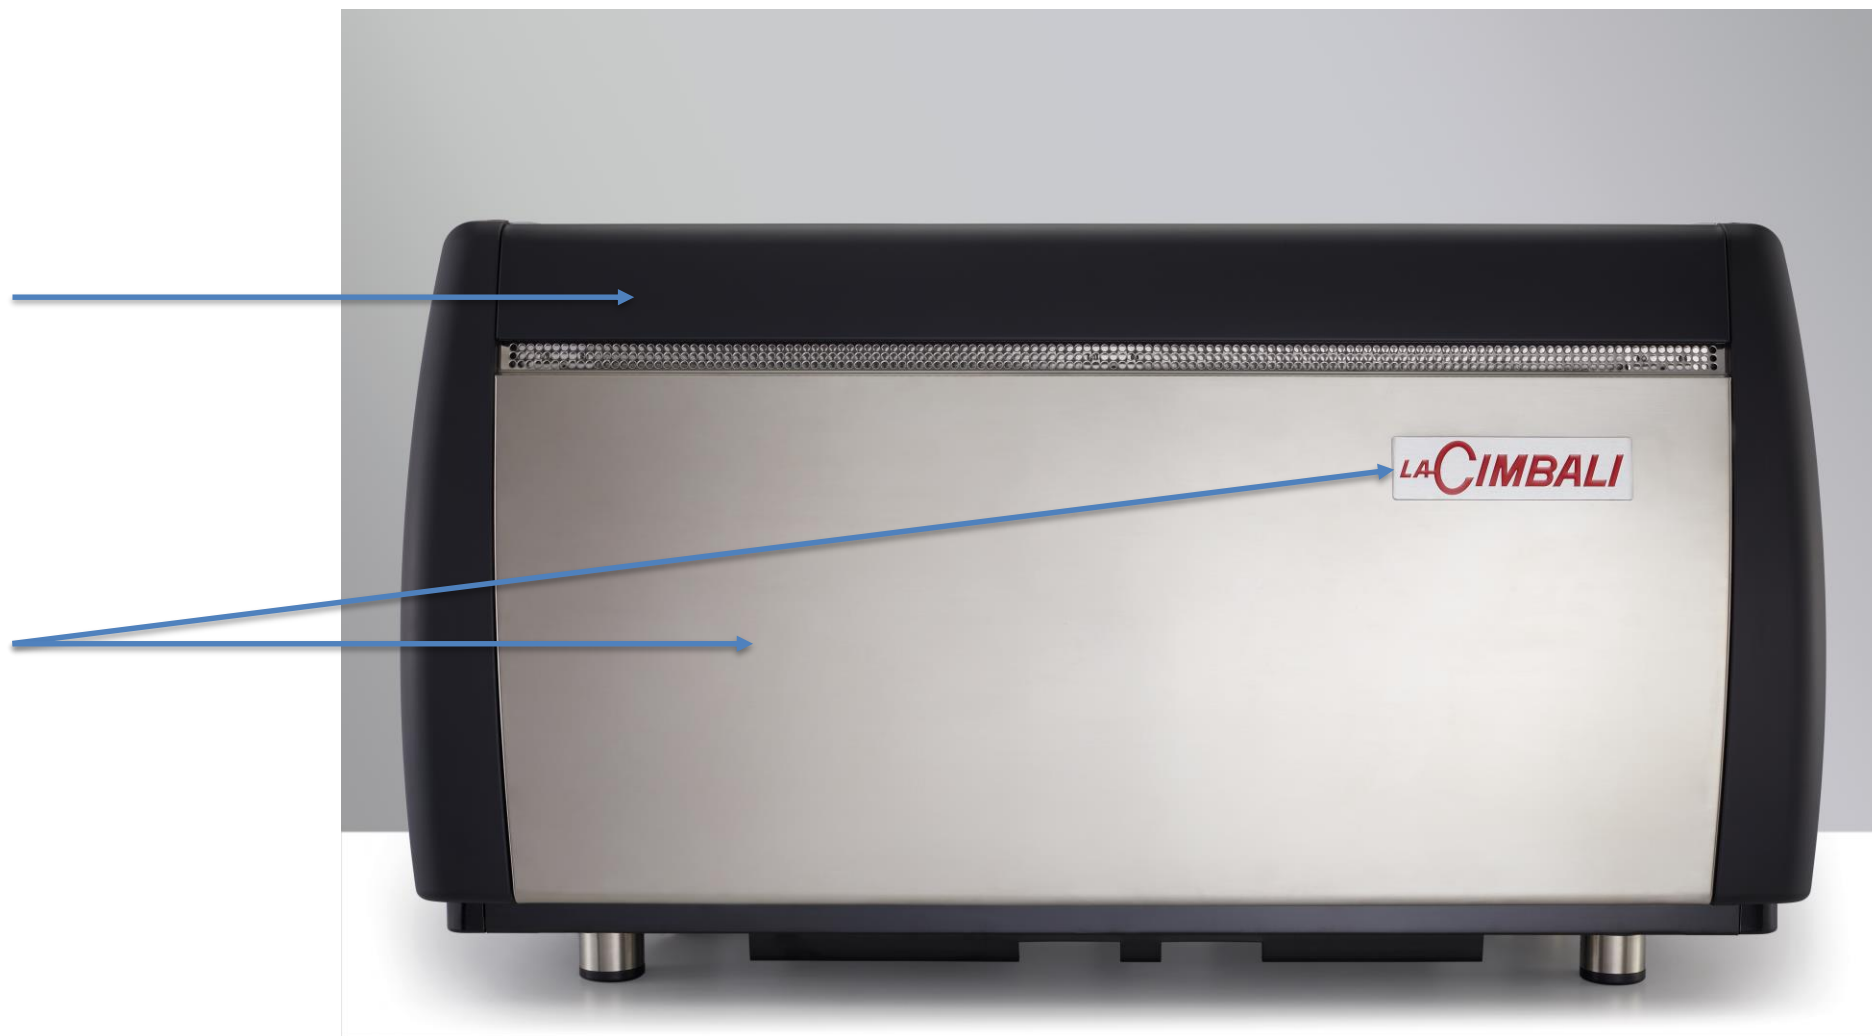

M39RE 2018

Steam knobs and filter holders black (no chromed)

Frontal plates in satin stainless steel

M39RE 2018

The upper part of the back panel is also painted in matt black

Back pannel in satin stainless steel with a new plate "La Cimbali"